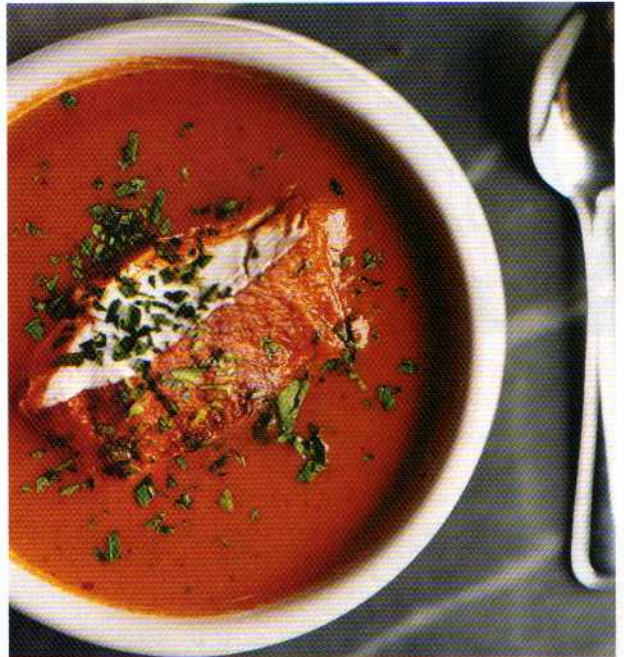

# \*SUIT YOUR SHAPE

Tall, Short, Or Big  
WE SHOW YOU HOW TO LOOK YOUR BEST

LOOK SHARP//LIVE SMART

>THE AMERICAN PATRIOTS WHO ARE TAKING ON GITMO

>THE MAN WHO WOULDN'T DIE  
+

YOU THROW LIKE TOM CRUISE  
>The 10 Lamest Sports-Movie Performances Of All Time

 **CLOCKWISE FROM TOP LEFT**

Alex, a waitress at **MOTO**; Moto and the elevated subway, side by side;  
Moto's tomato soup; the Gothic interior of  
**DRESSLER** in Williamsburg; Dressler's warm artichoke salad.